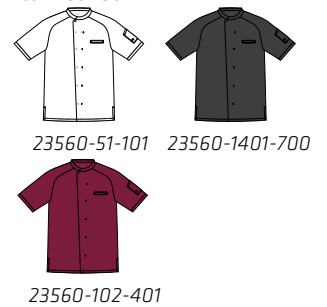

2362 UNISEX CHEF/WAITERS JACKET

23560 UNISEX CHEF/WAITERS JACKET
After week 30